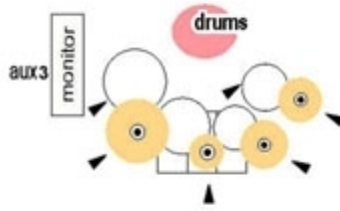

Roman Miroshnichenko Stage Plan

Instrument Mics - See Trik Sht For specification

■ Di Boxes

⚡ Power Drops

___/___/20__

*RMPProject

C 451, Neumann 184 ... 16

RMPProject

: 1 ( ) 2 (Shure 81, AKG)