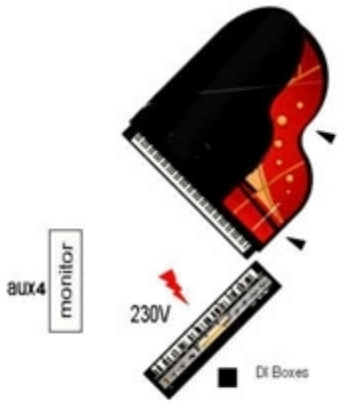

Roman Miroshnichenko Stage Plan

Instrument Mics - See Trik Sht For specification

■ Di Boxes

⚡ Power Drops

___/___/20__

*RMPProject

C 451, Neumann 184 ... 16

RMPProject

: 1 ( ) 2 (Shure 81, AKG)